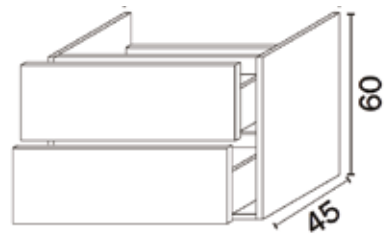

Grey ID	CODE	DESCRIPTION	PRICE
	S810011	42 x 75.5	\$376.00
	S810010	68 x 80	\$432.00
	S810012	66 x 102.5	\$412.00
	V501150	Wall light	\$449.00

Metropole

Designed by Studio inda

- 2 pull out drawers
- Laminate finish - Rovere Castano and Olmo Fume`
- 100 and 120cm Single bowl options
- 60cm height, 45cm depth
- Ceramic wash basin 1 tap hole