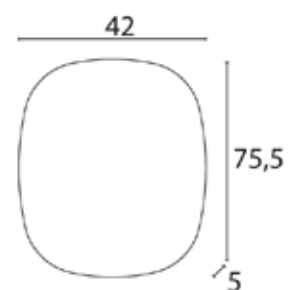

Grey ID	CODE	DESCRIPTION	PRICE
	S810011	42 x 75.5	\$376.00
	S810010	68 x 80	\$432.00
	S810012	66 x 102.5	\$412.00
	V501150	Wall light	\$449.00

Metropole

Designed by Studio inda

- 2 pull out drawers
- Laminate finish - Rovere Castano and Olmo Fume`
- 100 and 120cm Single bowl options
- 60cm height, 45cm depth
- Ceramic wash basin 1 tap hole