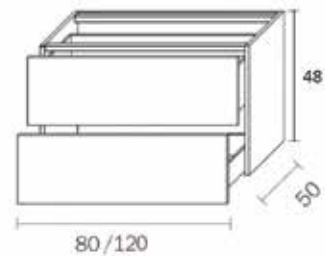

80cm Progetto	CODE	DESCRIPTION	FINISH	PRICE ^{RRP} _{INC.GST}
	PR4880159	Progetto base unit 80cm	Olmo Tabak	$1599
	PR4880150	Progetto base unit 80cm	Olmo Nature	$1599
	PR4880155	Progetto base unit 80cm	Beton	$1599
120cm Progetto	CODE	DESCRIPTION	FINISH	PRICE ^{RRP} _{INC.GST}
	PR4812159	Progetto base unit 120cm	Olmo Tabak	$1799
	PR4812150	Progetto base unit 120cm	Olmo Nature	$1799
	PR4812155	Progetto base unit 120cm	Beton	$1799
Top Options	CODE	DESCRIPTION	FINISH	PRICE ^{RRP} _{INC.GST}
	T240080	80cm Ceramic wash basin with 1 tap hole	White Ceramic	$695
	T240120	120cm Ceramic wash basin with 1 tap hole	White Ceramic	$799
	T240080	80cm HPL integrated wash basin with 1 top hole	HPL	$2369
	T240080	120cm HPL integrated wash basin with 1 top hole	HPL	$2679