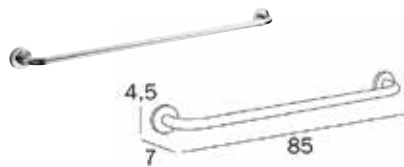

A2490D CR		One towel rail 80cm	Chrome	$129.00
A2490D WM		One towel rail 80cm	Matte White	$149.00
A2490D NE		One towel rail 80cm	Matte Black	$149.00
A2490D AC		One towel rail 80cm	Brushed Nickel	$169.00
A2490D CF		One towel rail 80cm	Black Chrome	$169.00
A2490D CG		One towel rail 80cm	Brushed Black Chrome	$169.00
A2490D DR		One towel rail 80cm	Gold plated	$209.00
A2490D OR		One towel rail 80cm	Rose Gold	$209.00
A2490D OS		One towel rail 80cm	Brushed Rose Gold	$209.00
A2490D BZ		One towel rail 80cm	Bronze	$209.00