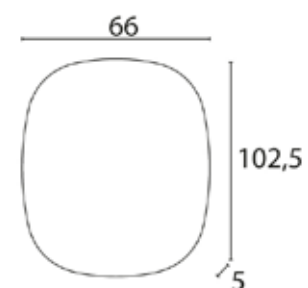

Grey ID	CODE	DESCRIPTION	PRICE
	S810011	42 x 75.5	\$376.00
	S810010	68 x 80	\$432.00
	S810012	66 x 102.5	\$412.00
	V501150	Wall light	\$449.00

Metropole

Designed by Studio inda

- 2 pull out drawers
- Laminate finish - Rovere Castano and Olmo Fume`
- 100 and 120cm Single bowl options
- 60cm height, 45cm depth
- Ceramic wash basin 1 tap hole