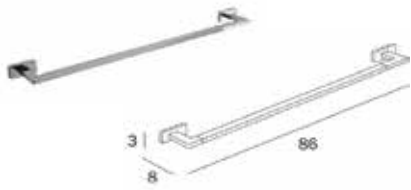

\$189.00
\$219.00
\$219.00
\$259.00
\$259.00
\$259.00
\$299.00
\$299.00
\$299.00
\$299.00

A1818D CR
A1818D WM
A1818D NE
A1818D AC
A1818D CF
A1818D CG
A1818D DR
A1818D OR
A1818D OS
A1818D BZ

Lea towel rail 80cm
Lea towel rail 80cm
Lea towel rail 80cm
Lea towel rail 80cm
Lea towel rail 80cm
Lea towel rail 80cm
Lea towel rail 80cm
Lea towel rail 80cm
Lea towel rail 80cm
Lea towel rail 80cm