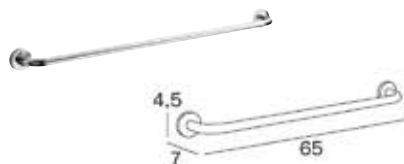

Inda

One Accessories

CODE	BT CODE	DESCRIPTION	FINISH	PRICE <small>RRP inc.GST</small>
------	---------	-------------	--------	----------------------------------

A2490A CR		One towel rail 30cm	Chrome	\$85.00
A2490A WM		One towel rail 30cm	Matte White	\$99.00
A2490A NE		One towel rail 30cm	Matte Black	\$99.00
A2490A AC		One towel rail 30cm	Brushed Nickel	\$109.00
A2490A CF		One towel rail 30cm	Black Chrome	\$109.00
A2490A CG		One towel rail 30cm	Brushed Black Chrome	\$109.00
A2490A DR		One towel rail 30cm	Gold plated	\$139.00
A2490A OR		One towel rail 30cm	Rose Gold	\$139.00
A2490A OS		One towel rail 30cm	Brushed Rose Gold	\$139.00
A2490A BZ		One towel rail 30cm	Bronze	\$139.00

A2490B CR		One towel rail 45cm	Chrome	\$95.00
A2490B WM		One towel rail 45cm	Matte White	\$109.00
A2490B NE		One towel rail 45cm	Matte Black	\$109.00
A2490B AC		One towel rail 45cm	Brushed Nickel	\$119.00
A2490B CF		One towel rail 45cm	Black Chrome	\$119.00
A2490B CG		One towel rail 45cm	Brushed Black Chrome	\$119.00
A2490B DR		One towel rail 45cm	Gold plated	\$149.00
A2490B OR		One towel rail 45cm	Rose Gold	\$149.00
A2490B OS		One towel rail 45cm	Brushed Rose Gold	\$149.00
A2490B BZ		One towel rail 45cm	Bronze	\$149.00