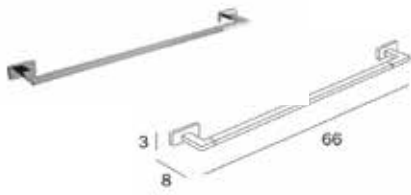

Inda Lea

Inda

Lea Accessories

CODE	BT CODE	DESCRIPTION	FINISH	PRICE RRP inc.GST

A1818C CR
A1818C WM
A1818C NE
A1818C AC
A1818C CF
A1818C CG
A1818C DR
A1818C OR
A1818C OS
A1818C BZ

Lea towel rail 60cm
Lea towel rail 60cm
Lea towel rail 60cm
Lea towel rail 60cm
Lea towel rail 60cm
Lea towel rail 60cm
Lea towel rail 60cm
Lea towel rail 60cm
Lea towel rail 60cm
Lea towel rail 60cm

Chrome
Matte White
Matte Black
Brushed Nickel
Black Chrome
Brushed Black Chrome
Gold plated
Rose Gold
Brushed Rose Gold
Bronze

$189.00
$219.00
$219.00
$259.00
$259.00
$259.00
$299.00
$299.00
$299.00
$299.00