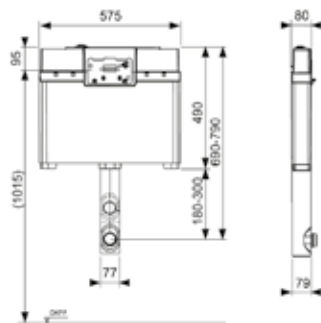

TECE TECE 8cm Cistern - pedestal

9.370.057

4 star 4.5/3

$439.00

		CODE	BT CODE	WELS	PRICE RRP inc.GST