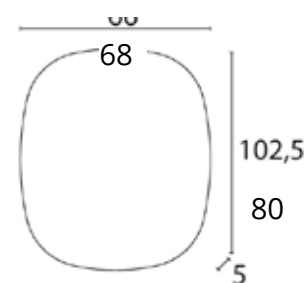

Grey ID	CODE	DESCRIPTION	PRICE
	S810011	42 x 75.5	\$376.00
	S810010	68 x 80	\$432.00
	S810012	66 x 102.5	\$412.00
	V501150	Wall light	\$449.00

Metropole

Designed by Studio inda

- 2 pull out drawers
- Laminate finish - Rovere Castano and Olmo Fume`
- 100 and 120cm Single bowl options
- 60cm height, 45cm depth
- Ceramic wash basin 1 tap hole