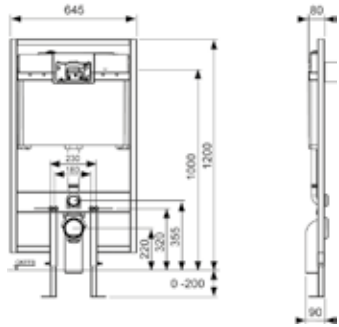

TECE Cisterns

		CODE	BT CODE	WELS	PRICE RRP inc.GST

TECE TECE 8cm Cistern - wall hung

9.300.057

4 star 4.5/3

$739.00

		CODE	BT CODE	WELS	PRICE RRP inc.GST